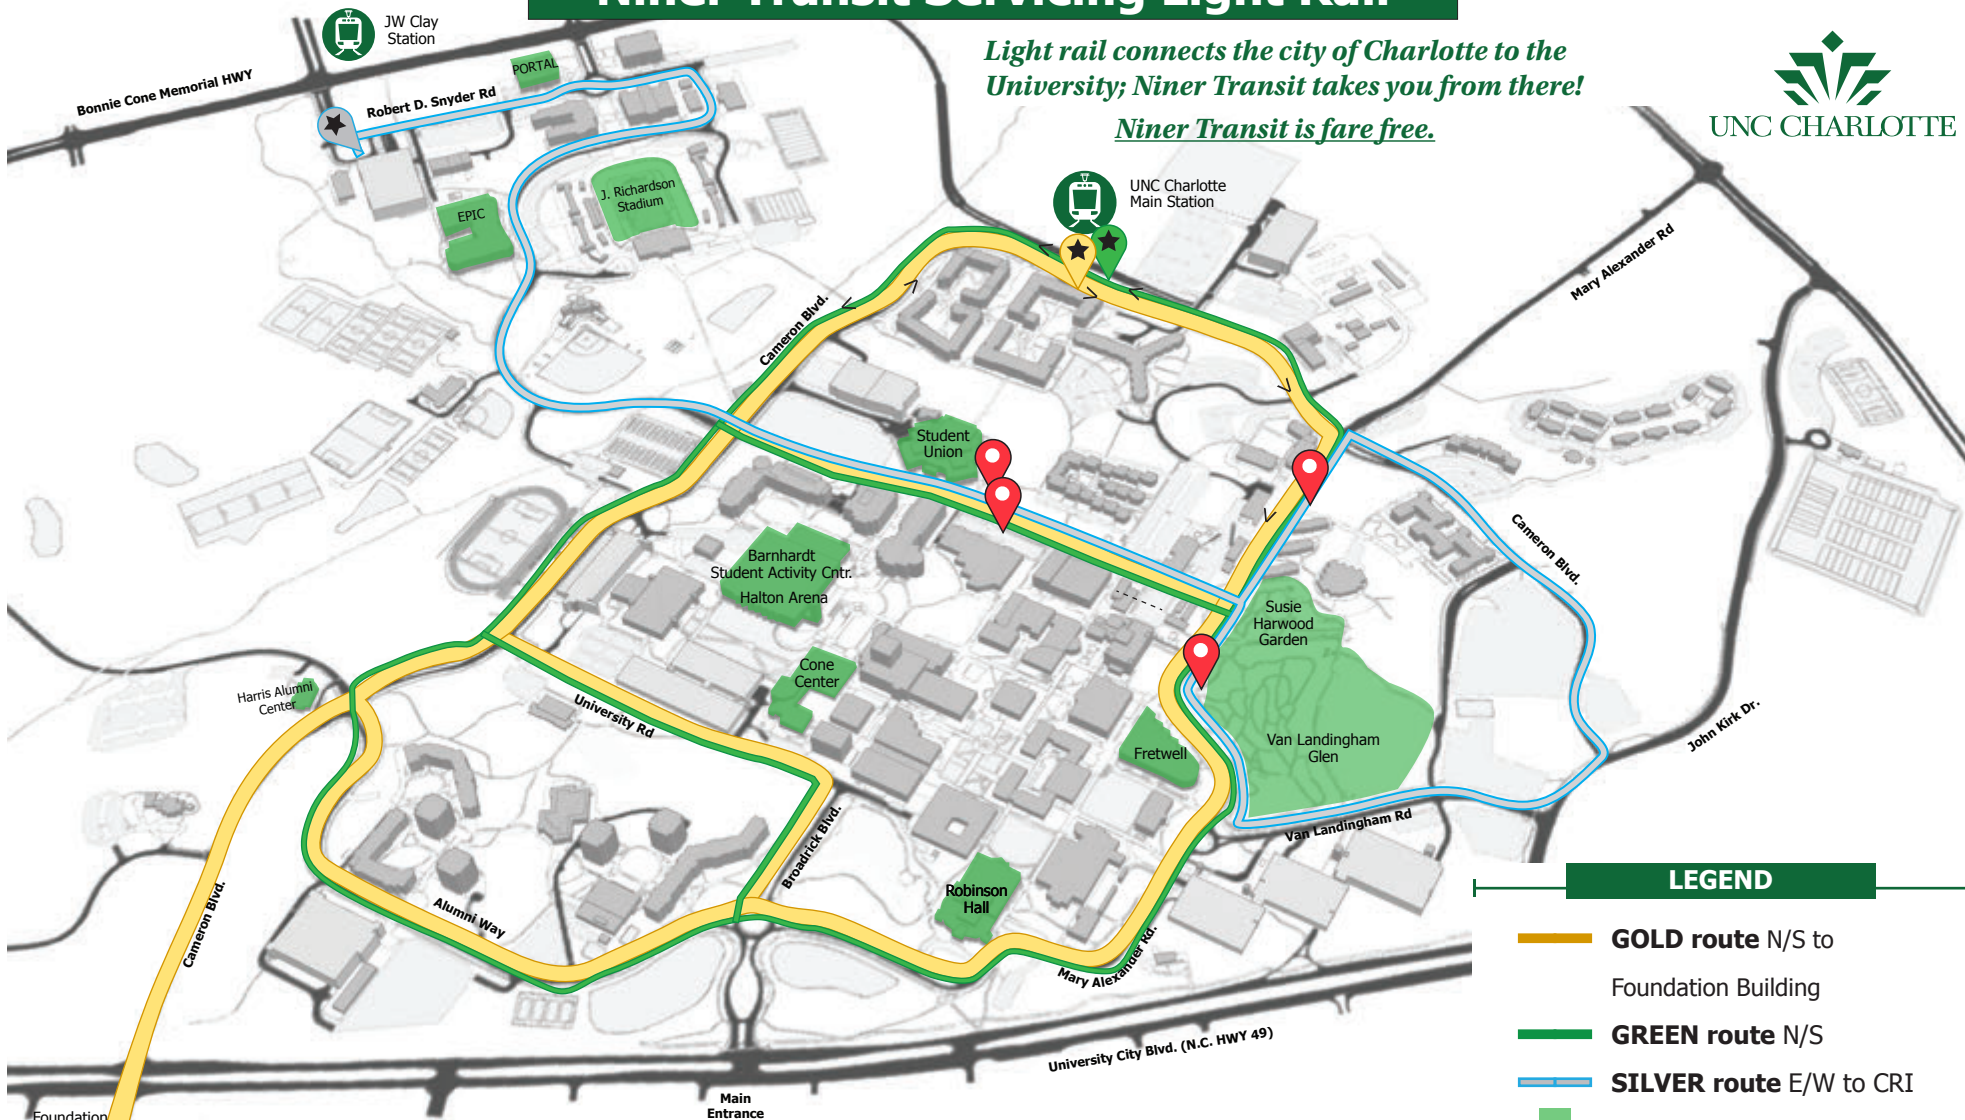

Niner Transit Servicing Light Rail

Light rail connects the city of Charlotte to the University; Niner Transit takes you from there!

Niner Transit is fare free.

LEGEND

-  **GOLD route** N/S to Foundation Building
-  **GREEN route** N/S
-  **SILVER route** E/W to CRI
-  **Interest area**
-  **Light Rail station**
-  **Light Rail stop, GREEN**
-  **Light Rail stop GOLD**
-  **SILVER stop** nearest to JW Clay station
-  **Bus route transfer stop**

- Buses run every weekday, 6 a.m. until 2 a.m., and weekends, 9 a.m. - 2 a.m., except holidays when the University is closed. More at pats.uncc.edu/ninertransit
- Download the UNCCNextRide app for bus tracking, arrival predictions, schedules and service alerts. Mobile web: nextridge.uncc.edu

- Enter through front door; exit from rear door.
- No food or drink may be consumed on a bus. Food and drinks are also prohibited on CATS buses and Lynx Light Rail. No glass, no paper or Styrofoam cups with plastic lids or bubble tops.
- Allowed: wrapped, bagged or boxed take-out food and groceries, screw-top plastic bottles, travel cups and bottles with secure lids.

NINER TRANSIT
pats.uncc.edu
 3/2018 Parking and Transportation Services