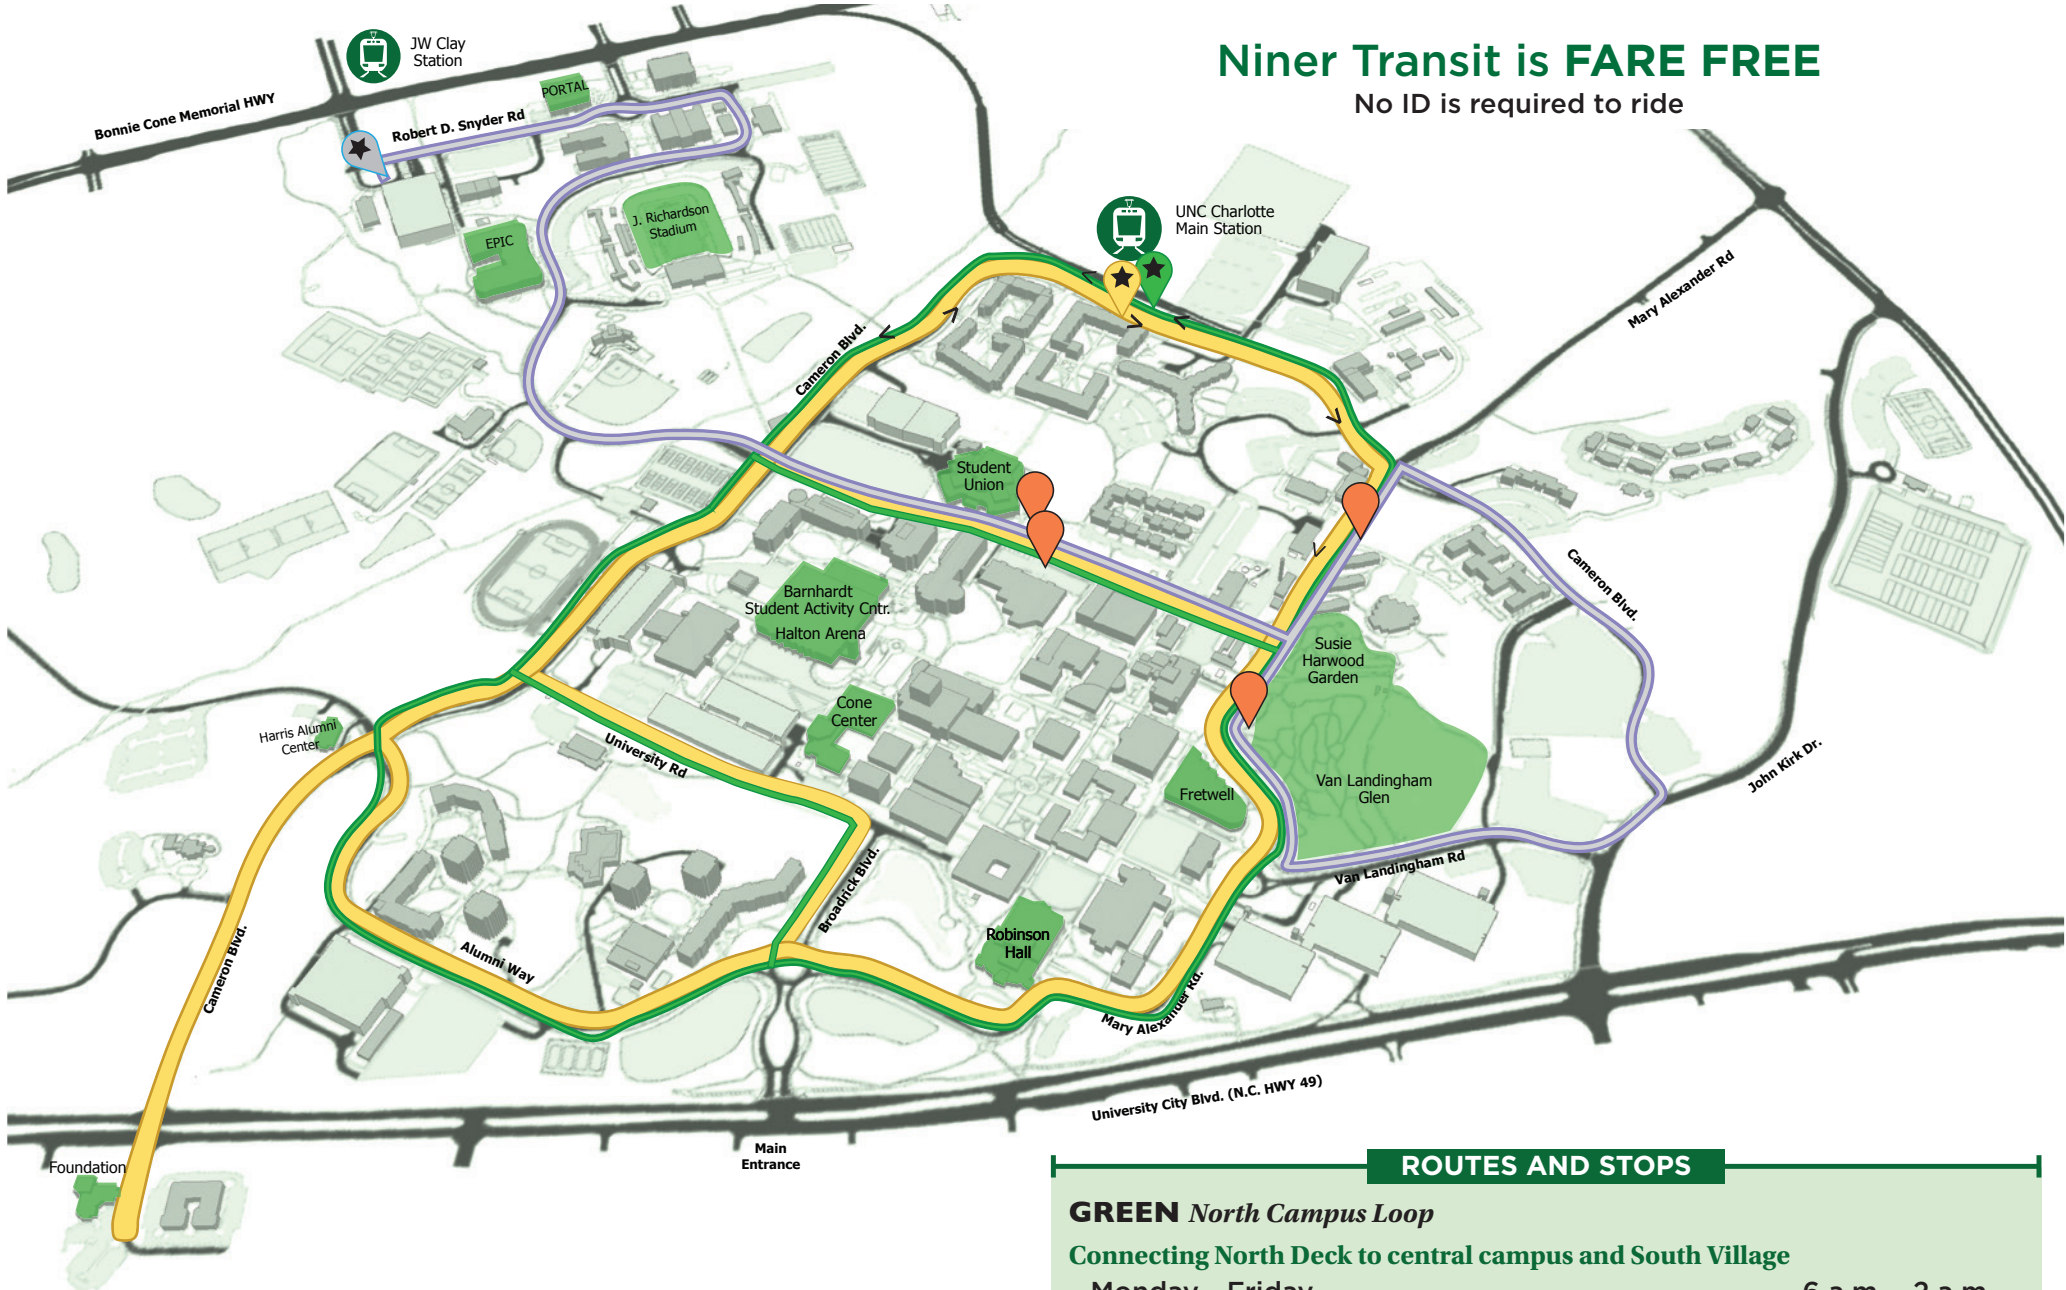

NINER TRANSIT SERVICE ROUTES

Niner Transit is FARE FREE

No ID is required to ride

LEGEND

- GOLD** route North/South to Foundation Building
- GREEN** route North/South
- SILVER** route East/West to CRI
- Bus route transfer stop
- Light Rail station
- Light Rail stop, **GREEN**
- Light Rail stop **GOLD**
- SILVER** stop nearest to JW Clay station
- Interest area

WHERE'S THE BUS?

Download the **UNCCNextRide** app for real-time GPS transit information for Niner Transit and Niner Paratransit. Tracking map also available at nextride.uncc.edu

SERVICE EXCEPTIONS

Buses run every day except holidays and inclement weather events when the University is closed.

Connecting North Deck to central campus and South Village

Monday - Friday 6 a.m. - 2 a.m.
Saturday - Sunday 9 a.m. - 2 a.m.

- | | |
|------------------------------------|--------------------------------|
| • North Deck | • Cone Deck |
| • Wallis West - Light Rail station | • Alumni Way |
| • Belk | • South Village Deck |
| • Woodward | • Levine |
| • Popp Martin Student Union | • Robinson East |
| • Auxiliary Services | • East Deck I |
| • Fretwell South | • Fretwell North |
| • Cato | • Hickory |
| • Robinson West | • Student Health |
| • Reese | • Police/Facilities Management |

SILVER CRI Cross Campus

Connecting Lot 6 at John Kirk and Cameron, to East Decks, Student Union and CRI

Monday - Friday 6 a.m. - 2 a.m.
Saturday - Sunday 9 a.m. - 2 a.m.

- | | |
|----------------------------------|----------------------------------|
| • Lot 6 | • PORTAL |
| • Lot 5A | • Duke East |
| • East Deck 2 at Lot 5 | • Grigg West |
| • Fretwell North | • EPIC |
| • PaTS | • Athletics Complex East |
| • Popp Martin Student Union West | • Woodward East |
| • Athletics Complex West | • Popp Martin Student Union East |
| • EPIC | • Auxiliary Services |
| • Grigg East | • Hickory |
| • PORTAL | • Student Health |
| • CRI Deck | • Martin |